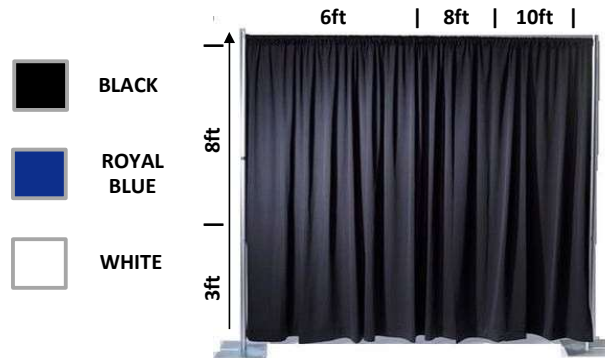

DELIVERY

Delivery services are available for tables and chairs. For these services the rental must be set up in advance and the address must be within our delivery service area. The price for delivery will be determined by miles traveled as well as number of items, flexibility of timing, ect. Please ask your local Rent N Save location for further details and pricing on delivery.

BEVERAGE SERVICES	EVENT PRICE
36 CUP COFFEE MAKER	20.00
55 CUP COFFEE MAKER	25.00
100 CUP COFFEE MAKER	30.00
5 GALLON WATER COOLER	5.00
5 GALLON COFFEE CAMBRO	20.00
42 OZ WHITE COFFEE SERVER	2.50
60 OZ PLASTIC WATER PITCHER	1.00
150 QT. WHITE COOLER	20.00
FILL N CHILL COOLER TABLE	50.00
PORTABLE 4 FT BAR	70.00

FOOD SERVICES	EVENT PRICE
CHAFING DISH, RECTANGLE 7QT	25.00
CHAFING DISH, ROUND 5QT	20.00
EXTRA FOOD PAN	3.00
18 QT ELECTRIC ROASTER	20.00
PROPANE GRILL, 60" WITH (2) LP TANKS	130.00
CHARCOAL GRILL, 60" WIDE	70.00
PANCAKE GRIDDLE	40.00
POPCORN MACHINE	50.00
COTTON CANDY MACHINE	60.00
SNO CONE MACHINE	60.00
HOT DOG STEAMER	35.00
HOT DOG ROTISSERIE	35.00
HOT DOG ROLLER	35.00
NACHO CHEESE MACHINE	50.00

PIPE & DRAPE	EVENT PRICE
PIPE & DRAPE 3FT HIGH BLUE (PER FT)	2.00
PIPE & DRAPE 8FT HIGH BLUE (PER FT)	3.00
PIPE & DRAPE 8FT HIGH BLACK (PER FT)	4.00
PIPE & DRAPE 8FT HIGH WHITE (PER FT)	4.00